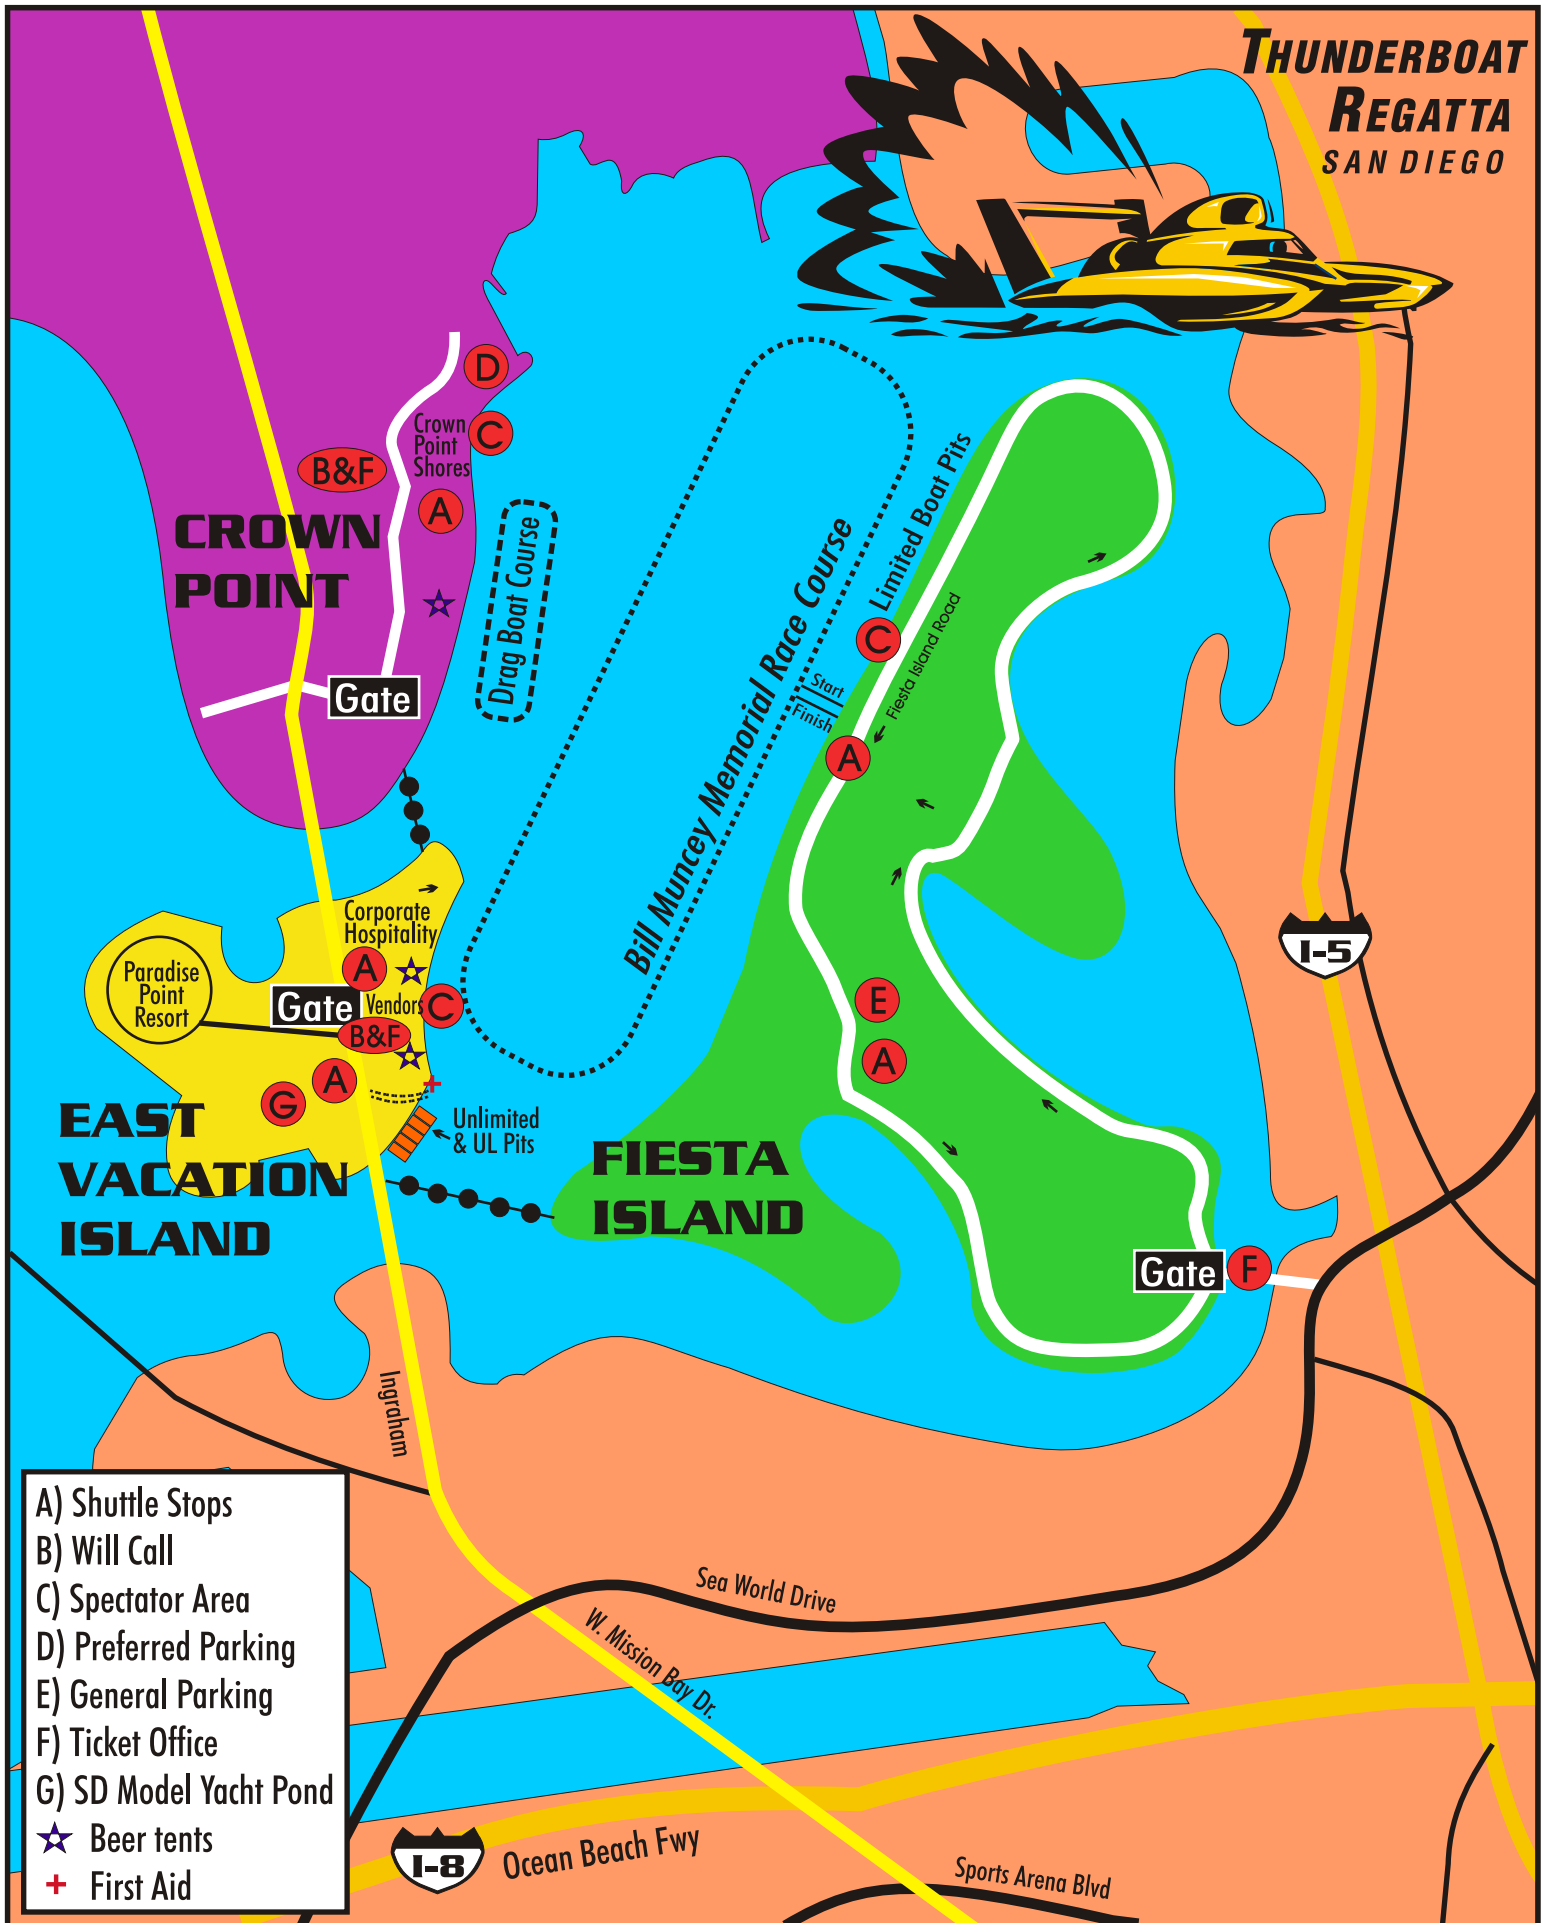

THUNDERBOAT REGATTA SAN DIEGO

- A) Shuttle Stops
- B) Will Call
- C) Spectator Area
- D) Preferred Parking
- E) General Parking
- F) Ticket Office
- G) SD Model Yacht Pond
- ★ Beer tents
- + First Aid