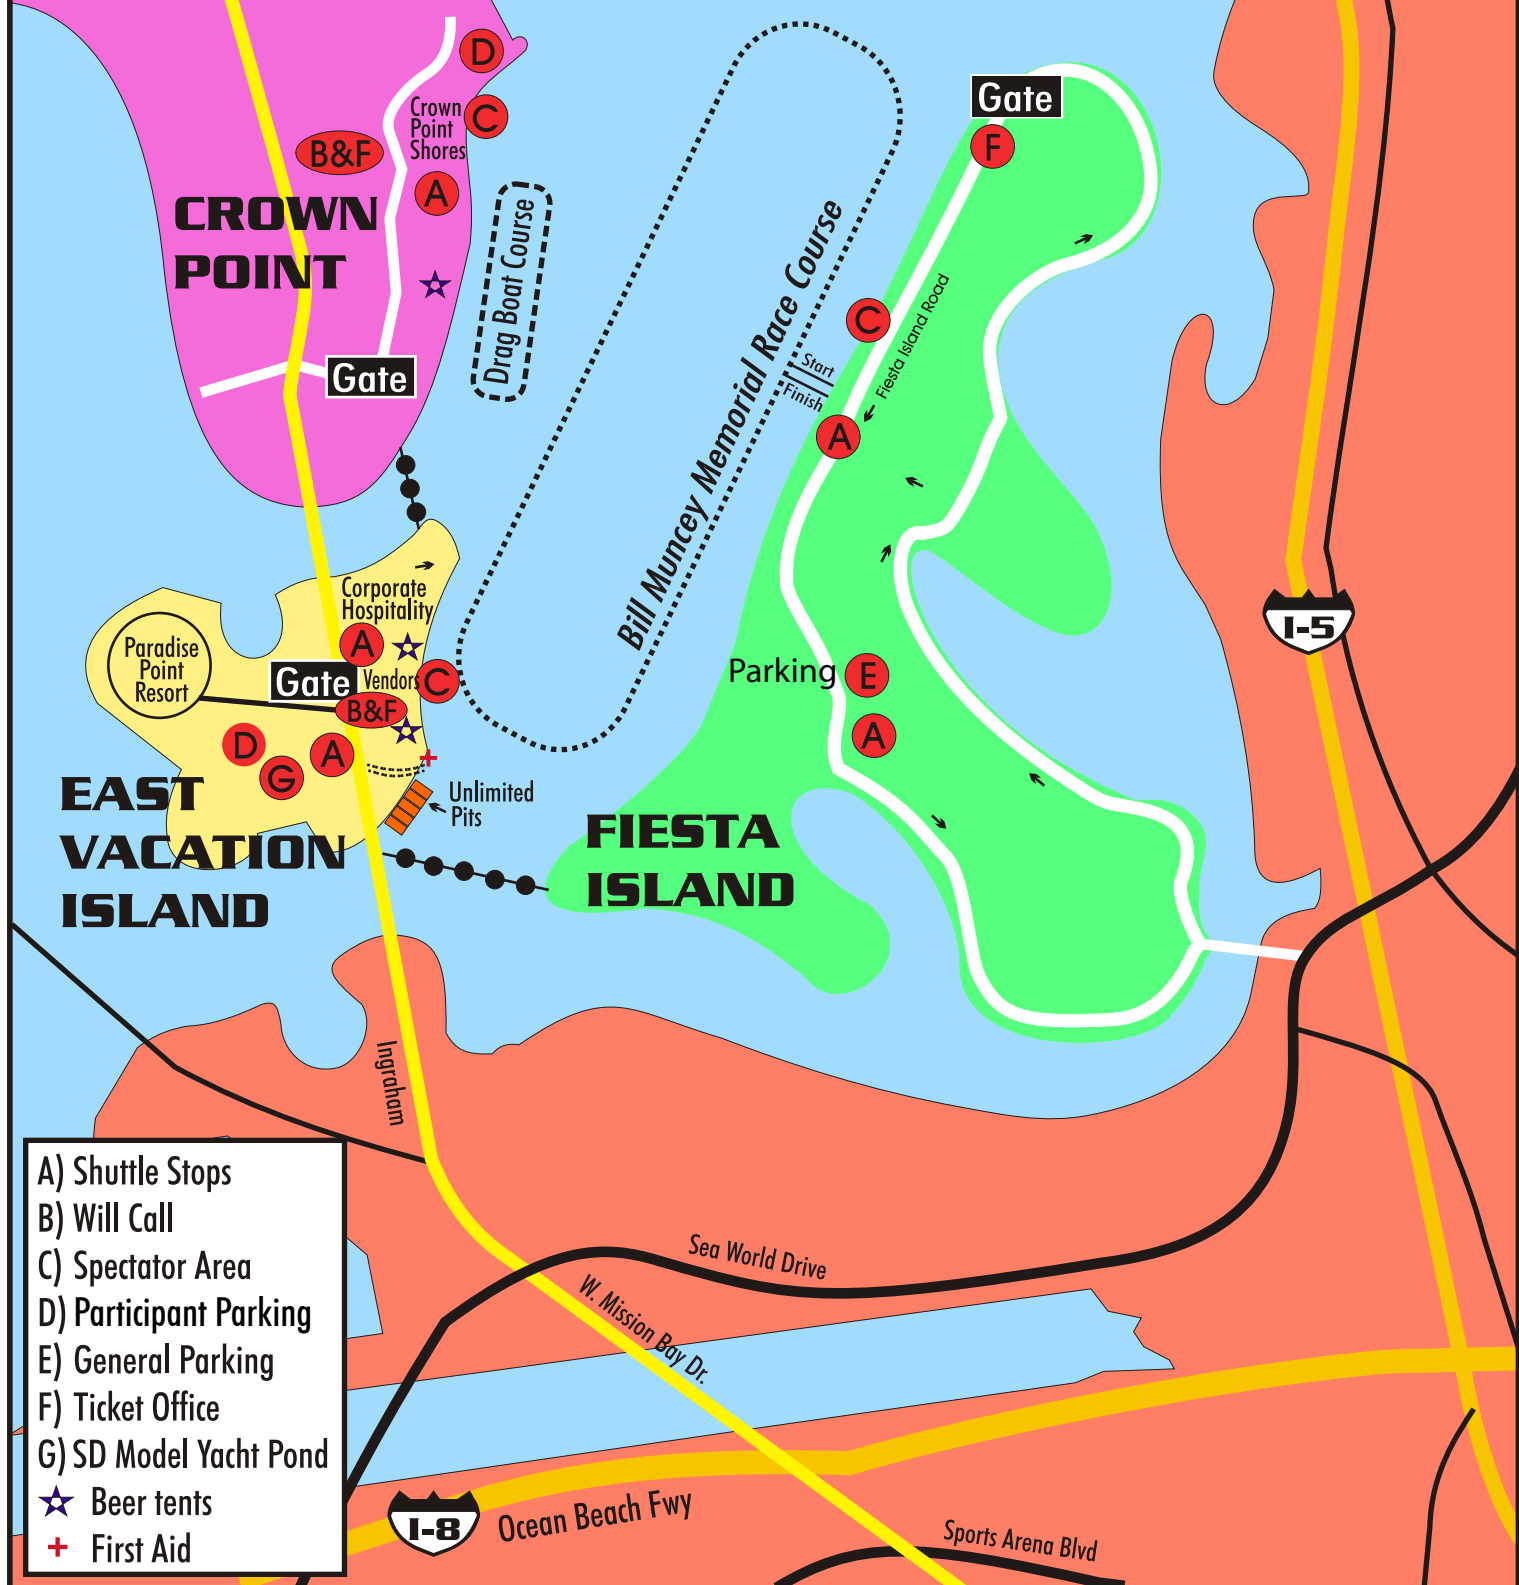

# SAN DIEGO BAYFAIR

POWERED BY THE UNION-TRIBUNE

- A) Shuttle Stops
- B) Will Call
- C) Spectator Area
- D) Participant Parking
- E) General Parking
- F) Ticket Office
- G) SD Model Yacht Pond
- ★ Beer tents
- + First Aid

**ADA Accessibility:**  
 ADA viewing areas are located at the Bill Muncy Memorial and at the far end of Ski beach next to the Corporate Hospitality Area, parking is limited but available on East Vacation Island and shuttles are ADA accessible. *Ask for detailed directions at Race Site.*